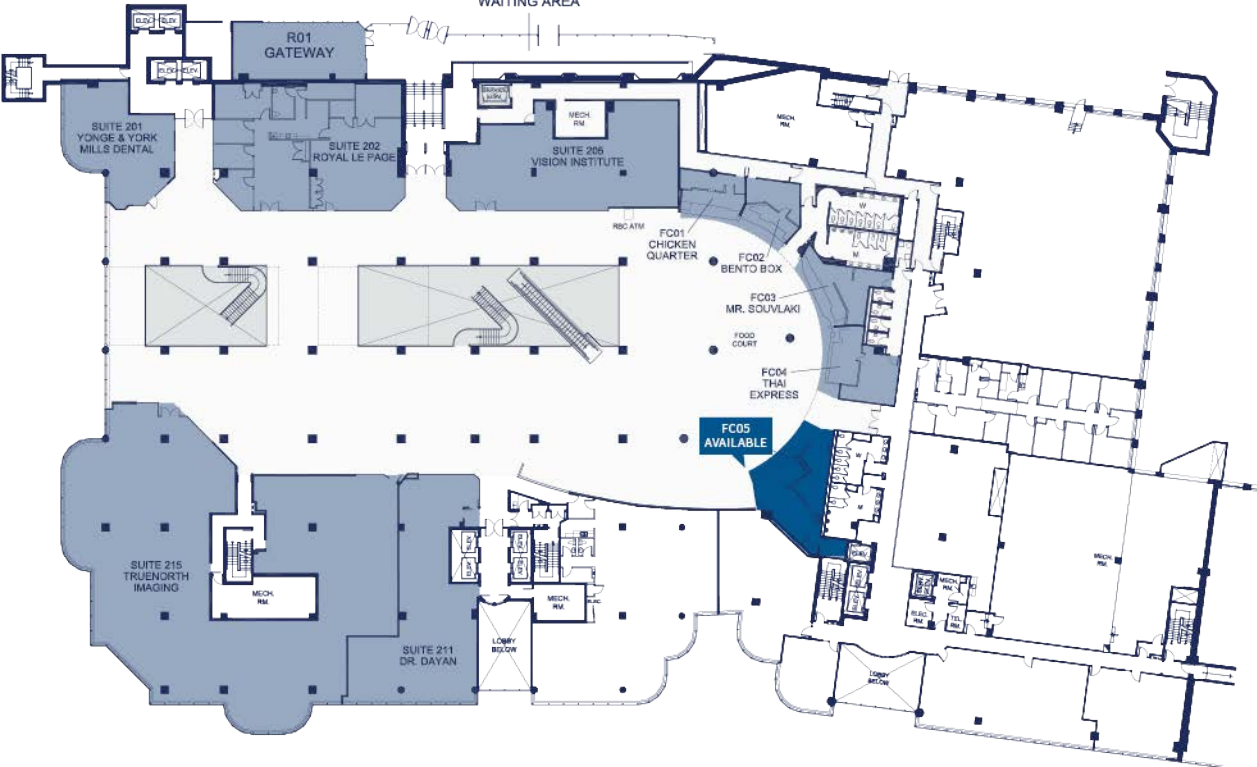

SUITE 106  
AVAILABLE

GO TRANSIT  
WAITING AREA

R01 GATEWAY

SUITE 201  
YONGE & YORK  
MILLS DENTAL

SUITE 202  
ROYAL LE PAGE

SUITE 205  
VISION INSTITUTE

RBC ATM  
FC01  
CHICKEN  
QUARTER

FC02  
BENTO BOX

FC03  
MR. SOUVLAKI

FOOD  
COURT

FC04  
THAI  
EXPRESS

FC05  
AVAILABLE

SUITE 215  
TRUENORTH  
IMAGING

SUITE 211  
DR. DAYAN

LOBBY  
MEZZ

LOBBY  
MEZZ