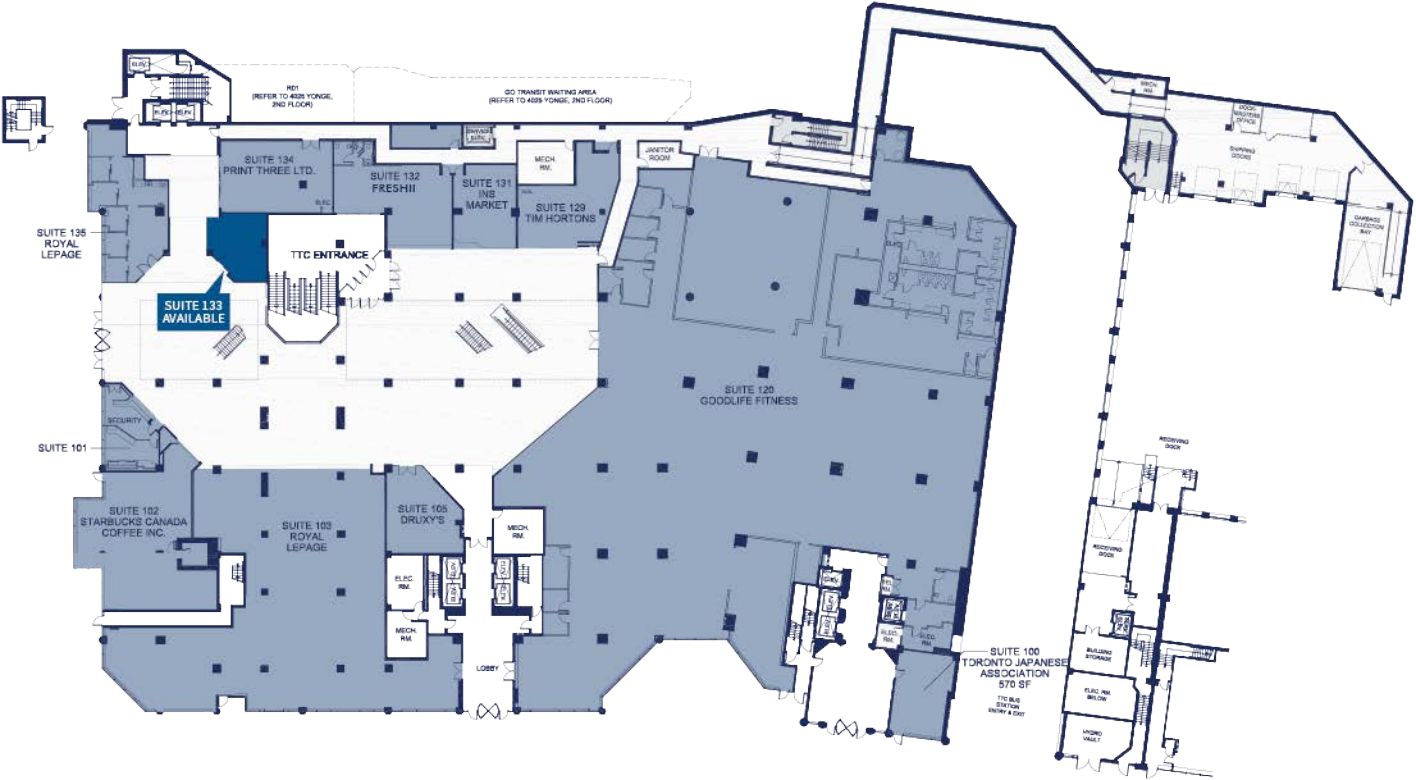

SUITE 106  
AVAILABLE

GO TRANSIT  
WAITING AREA

R01 GATEWAY

SUITE 201  
YONGE & YORK  
MILLS DENTAL

SUITE 202  
ROYAL LE PAGE

SUITE 205  
VISION INSTITUTE

RBC ATM  
FC01  
CHICKEN  
QUARTER

FC02  
BENTO BOX

FC03  
MR. SOUVLAKI

FOOD  
COURT

FC04  
THAI  
EXPRESS

FC05  
AVAILABLE

SUITE 215  
TRUENORTH  
IMAGING

SUITE 211  
DR. DAYAN

LOBBY  
MEZZ

LOBBY  
MEZZ