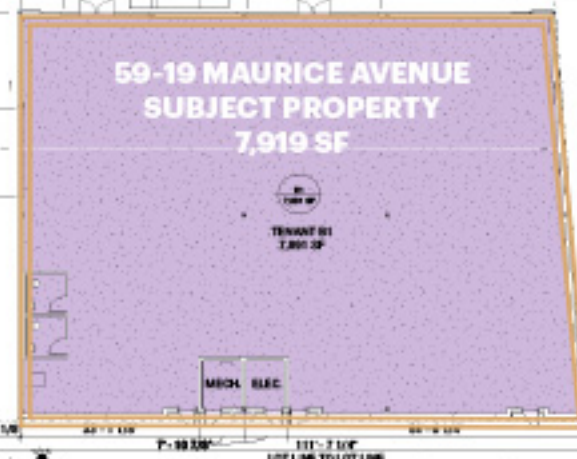

THE HOME DEPOT

120,000 SF

361 ROOFTOP PARKING SPACES

RIPCO
REAL ESTATE

GARDEN CENTER

LONG ISLAND EXPRESSWAY

42 SF SIGNAGE (TYP)

LIE PYLON SIGNAGE FOR TENANTS
SIGNAGE FOR TENANTS

MAURICE AVE - EXIT 18 WESTBOUND / 17 EASTBOUND

55TH DRIVE