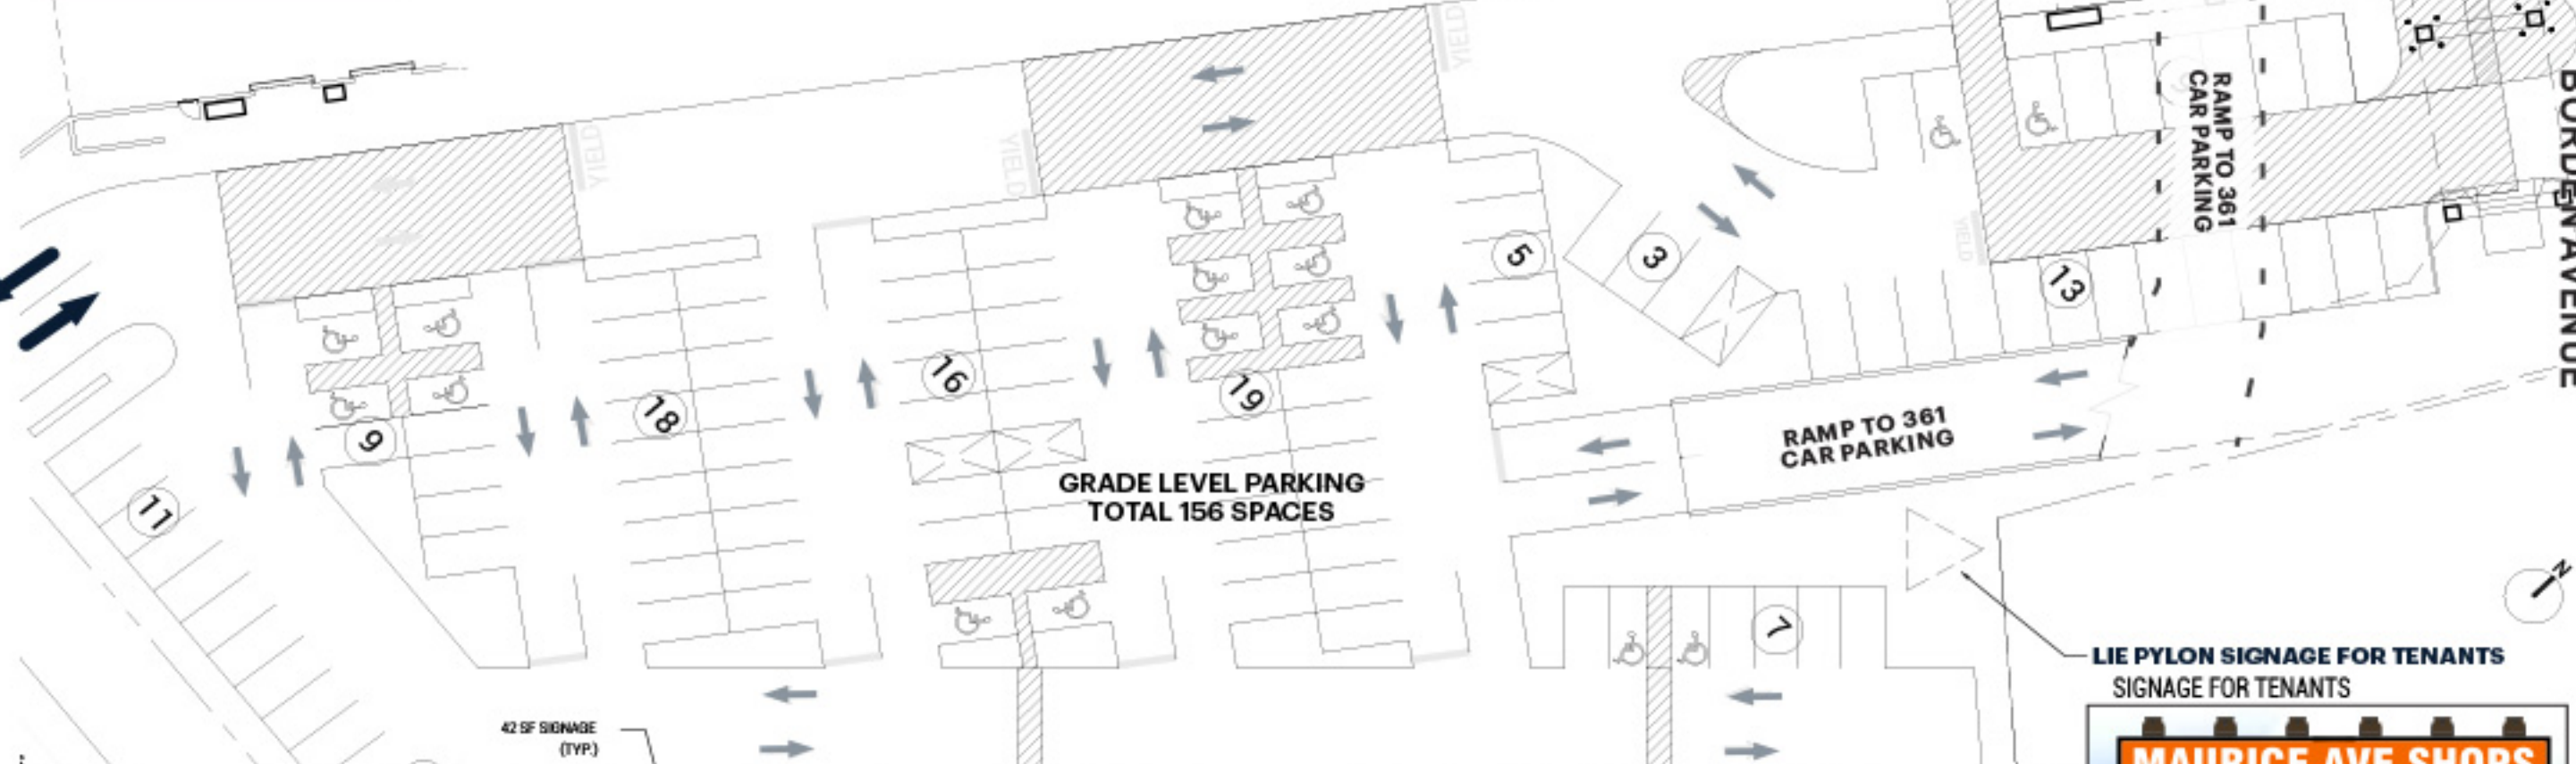

THE HOME DEPOT

120,000 SF

361 ROOFTOP PARKING SPACES

RIPCO
REAL ESTATE

GARDEN CENTER

LONG ISLAND EXPRESSWAY

42 SF SIGNAGE (TYP)

LIE PYLON SIGNAGE FOR TENANTS
SIGNAGE FOR TENANTS

MAURICE AVE - EXIT 18 WESTBOUND / 17 EASTBOUND

55TH DRIVE